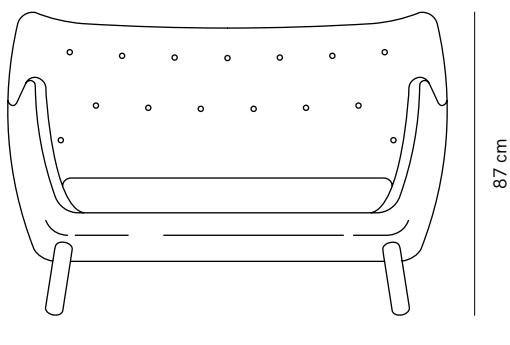

Poet Sofa (1941)

PRODUCT NAME

Poet Sofa

DIMENSIONS

H: 87cm, L: 136cm, D: 80cm

GENERAL LEAD TIME

8 to 10 weeks

BRAND

WEIGHT

38kg

CATEGORY

Sofa INDOOR

136 cm

87 cm

80 cm

ADDITIONAL INFO **Fabric Options & Categories**