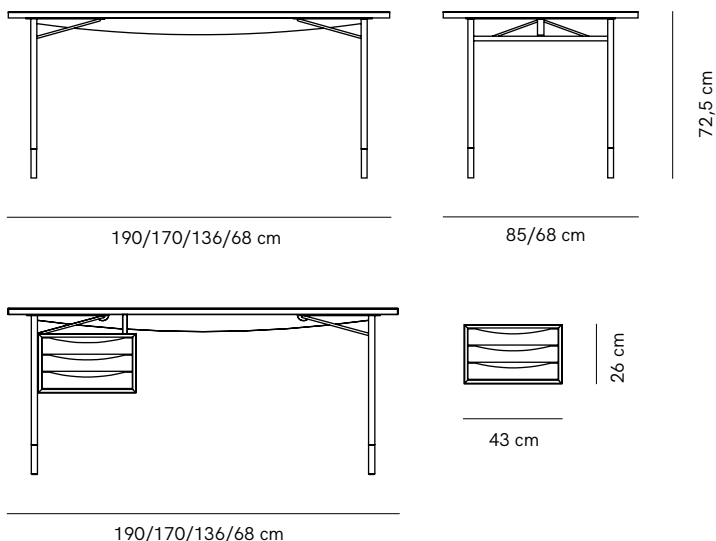

Nyhavn Desk (1945)

PRODUCT NAME

Nyhavn Desk

DIMENSIONS

H: 72.5cm, L: 190/170/136/68cm, D: 85/68cm

GENERAL LEAD TIME

8 to 10 weeks

BRAND

With or Without Tray Unit

WEIGHT

N/A

CATEGORY

Desk INDOOR

FINISHES

Related Products

Nyhavn Dining Table