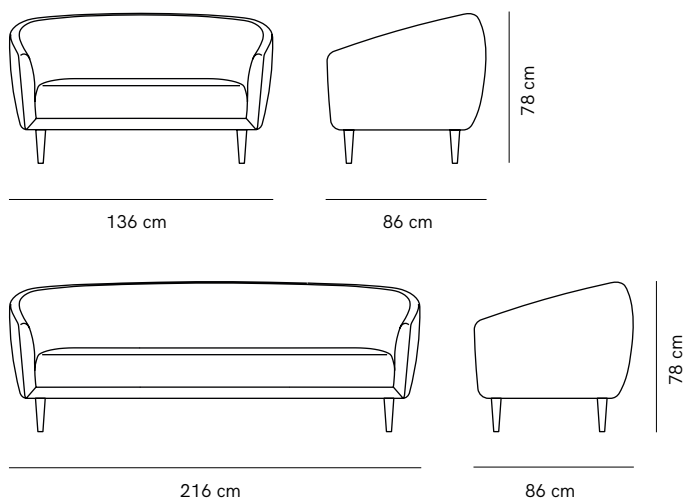

Little Mother Sofa (1945)

PRODUCT NAME

Little Mother Sofa

DIMENSIONS

2 Seater - H: 78cm, L: 136cm, D: 86cm
 3 Seater - H: 78cm, L: 216cm, D: 86cm

GENERAL LEAD TIME

8 to 10 weeks

BRAND

WEIGHT

39/65kg

CATEGORY

Sofa INDOOR

ADDITIONAL INFO **Fabric Options & Categories**

- Fabric gr. 1: Tonus 4, Remix 3, Mood, Re-Wool, Step, Front 2, Main Line Flax
- Fabric gr. 2: Hallingdal 65, Canvas 2, Divina 3, Tonica 2, Colline 2, Steelcut 2, Steelcut Trio 3, Rami, Rami Plus, Rime, Molly 2, Fiord 2, Foss
- Fabric gr. 3: Base, Moss, Safire, Sunniva 3, Clay, Divina Melange 3, Divina MD, Zero, Blans, Siksak, Halk
- Fabric gr. 4: Coda 2, Vidar 4, Balder 3, Gentle, Fuse, Pilot, Sonar 3, Karakorom, Ria, Silas, Nara

Fabric usage 2 Seater - Frame: 5.15m & Seat: 1.10m / 3 Seater - Frame: 6.60m & Seat: 1.90m
 COM must be approved by House of Finn Juhl to ensure suitability for upholstery.