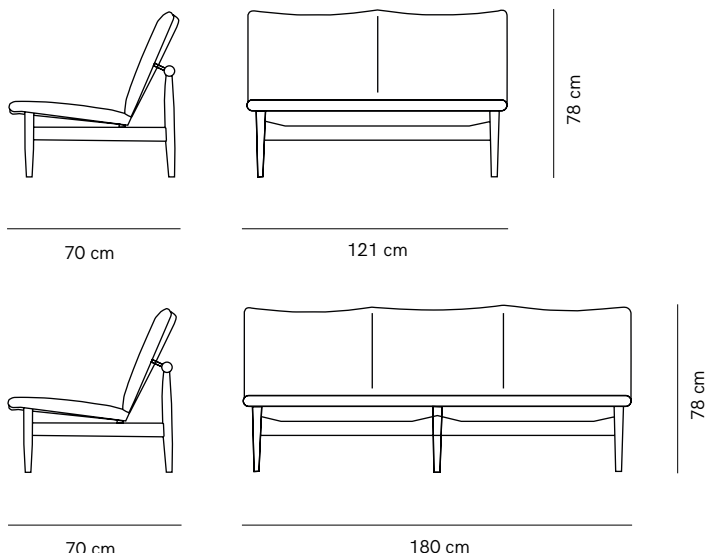

# Japan Sofa (1957)

PRODUCT NAME

Japan Sofa

DIMENSIONS

2 Seater - H: 78cm, L: 121cm, D: 70cm  
3 Seater - H: 78cm, L: 180cm, D: 70cm

GENERAL LEAD TIME

8 to 10 weeks

BRAND

Walnut

Oak

WEIGHT

40/60kg

CATEGORY

Sofa INDOOR

ADDITIONAL INFO **Fabric Options & Categories**

- Fabric gr. 1: Tonus 4, Remix 3, Mood, Re-Wool, Step, Front 2, Main Line Flax
- Fabric gr. 2: Hallingdal 65, Canvas 2, Divina 3, Tonica 2, Colline 2, Steelcut 2, Steelcut Trio 3, Rami, Rami Plus, Rime, Molly 2, Fiord 2, Foss
- Fabric gr. 3: Base, Moss, Safire, Sunniva 3, Clay, Divina Melange 3, Divina MD, Zero, Blans, Siksak, Halk
- Fabric gr. 4: Coda 2, Vidar 4, Balder 3, Gentle, Fuse, Pilot, Sonar 3, Karakorum, Ria, Silas, Nara
- Leather gr. 1: Prestige
- Leather gr. 2: Nevada
- Leather gr. 3: Montana, Cervo
- Leather gr. 4: Velvet, Shandilock Sheepskin, Elegance, Vegetal

Fabric usage 2 Seater - 3m / 3 Seater - 4m  
COM must be approved by House of Finn Juhl to ensure suitability for upholstery.

Related Products

Japan Armchair

Japan Footstool