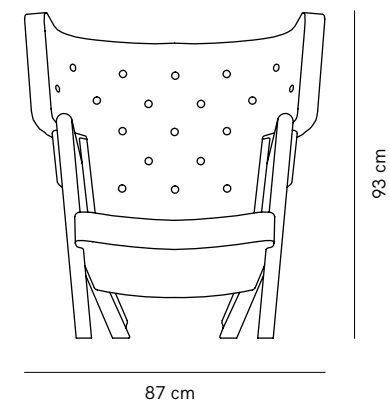

Grasshopper Armchair (1938)

PRODUCT NAME

Grasshopper Armchair

DIMENSIONS

H: 93cm, L: 87cm, D: 101cm

GENERAL LEAD TIME

8 to 10 weeks

BRAND

Oak

Walnut

WEIGHT

25kg

CATEGORY

Armchair INDOOR

ADDITIONAL INFO **Fabric Options & Categories**

- Fabric gr. 1: Tonus 4, Remix 3, Mood, Re-Wool, Step, Front 2, Main Line Flax
- Fabric gr. 2: Hallingdal 65, Canvas 2, Divina 3, Tonica 2, Colline 2, Steelcut 2, Steelcut Trio 3, Rami, Rami Plus, Rime, Molly 2, Fiord 2, Foss
- Fabric gr. 3: Base, Moss, Safire, Sunniva 3, Clay, Divina Melange 3, Divina MD, Zero, Blans, Siksak, Halk
- Fabric gr. 4: Coda 2, Vidar 4, Balder 3, Gentle, Fuse, Pilot, Sonar 3, Karakorum, Ria, Silas, Nara
- Leather gr. 2: Nevada
- Leather gr. 3: Montana, Cervo
- Leather gr. 4: Velvet, Shandilock Sheepskin, Elegance, Vegetal