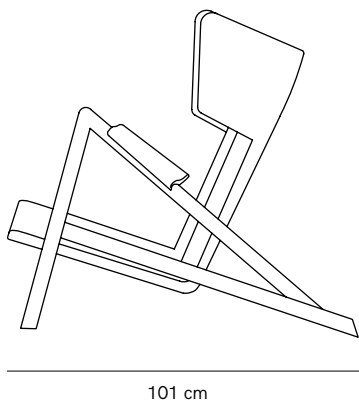

Grasshopper Armchair (1938)

PRODUCT NAME

Grasshopper Armchair

DIMENSIONS

H: 93cm, L: 87cm, D: 101cm

GENERAL LEAD TIME

8 to 10 weeks

BRAND

Oak

Walnut

WEIGHT

25kg

CATEGORY

Armchair INDOOR

ADDITIONAL INFO **Fabric Options & Categories**

- Fabric gr. 1: Tonus 4, Remix 3, Mood, Re-Wool, Step, Front 2, Main Line Flax
- Fabric gr. 2: Hallingdal 65, Canvas 2, Divina 3, Tonica 2, Colline 2, Steelcut 2, Steelcut Trio 3, Rami, Rami Plus, Rime, Molly 2, Fiord 2, Foss
- Fabric gr. 3: Base, Moss, Safire, Sunniva 3, Clay, Divina Melange 3, Divina MD, Zero, Blans, Siksak, Halk
- Fabric gr. 4: Coda 2, Vidar 4, Balder 3, Gentle, Fuse, Pilot, Sonar 3, Karakorum, Ria, Silas, Nara
- Leather gr. 2: Nevada
- Leather gr. 3: Montana, Cervo
- Leather gr. 4: Velvet, Shandilock Sheepskin, Elegance, Vegetal