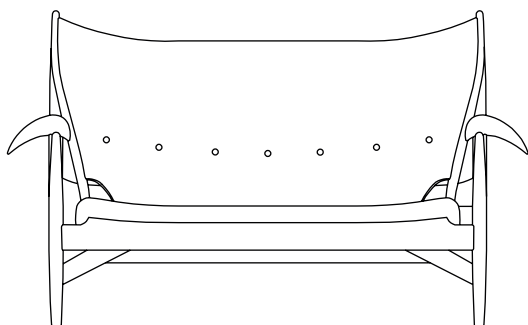

Chieftain Sofa (1949)

PRODUCT NAME

Chieftain Sofa

DIMENSIONS

H: 92.5cm, L: 148cm, D: 88cm

GENERAL LEAD TIME

8 to 10 weeks

BRAND

Walnut

WEIGHT

40kg

CATEGORY

Sofa **INDOOR**

148 cm

92,5 cm

88 cm