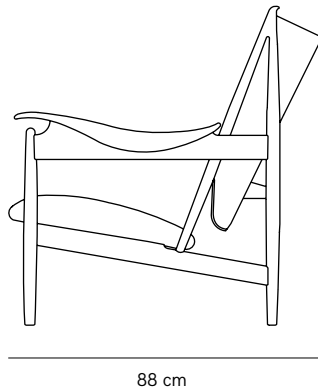

Chieftain Armchair (1949)

PRODUCT NAME

Chieftain Armchair

DIMENSIONS

H: 92.5cm, L: 100cm, D: 88cm

GENERAL LEAD TIME

8 to 10 weeks

BRAND

House of Finn Juhl

MATERIAL

Wood, Upholstery

CUSTOMISABLE

No

DESIGNER

Finn Juhl

FINISHES

WEIGHT

20kg

CATEGORY

Armchair INDOOR

ADDITIONAL INFO **Fabric Options & Categories**

- Leather gr. 2: Nevada
- Leather gr. 3: Montana, Cervo
- Leather gr. 4: Velvet, Shandilock Sheepskin, Elegance, Vegetal

Related Products