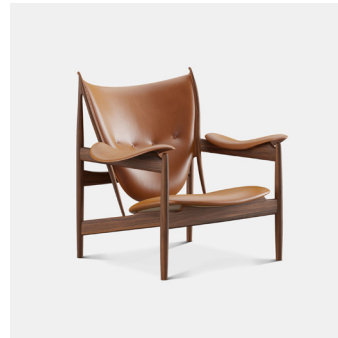

Chieftain Armchair (1949)

PRODUCT NAME

Chieftain Armchair

DIMENSIONS

H: 92.5cm, L: 100cm, D: 88cm

GENERAL LEAD TIME

8 to 10 weeks

BRAND

House of Finn Juhl

MATERIAL

Wood, Upholstery

CUSTOMISABLE

No

DESIGNER

Finn Juhl

FINISHES

WEIGHT

20kg

CATEGORY

Armchair INDOOR

ADDITIONAL INFO **Fabric Options & Categories**

- Leather gr. 2: Nevada
- Leather gr. 3: Montana, Cervo
- Leather gr. 4: Velvet, Shandilock Sheepskin, Elegance, Vegetal