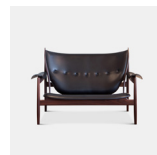

Chieftain Armchair (1949)

PRODUCT NAME

Chieftain Armchair

DIMENSIONS

H: 92.5cm, L: 100cm, D: 88cm

GENERAL LEAD TIME

8 to 10 weeks

BRAND

WEIGHT

20kg

CATEGORY

Armchair INDOOR

ADDITIONAL INFO **Fabric Options & Categories**

- Leather gr. 2: Nevada
- Leather gr. 3: Montana, Cervo
- Leather gr. 4: Velvet, Shandilock Sheepskin, Elegance, Vegetal

Related Products

Chieftain Sofa

Chieftain Footstool