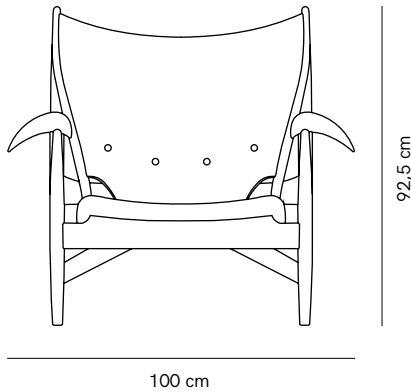

Chieftain Armchair (1949)

PRODUCT NAME

Chieftain Armchair

DIMENSIONS

H: 92.5cm, L: 100cm, D: 88cm

GENERAL LEAD TIME

8 to 10 weeks

BRAND

House of Finn Juhl

MATERIAL

Wood, Upholstery

CUSTOMISABLE

No

DESIGNER

Finn Juhl

FINISHES

WEIGHT

20kg

CATEGORY

Armchair INDOOR

ADDITIONAL INFO **Fabric Options & Categories**

- Leather gr. 2: Nevada
- Leather gr. 3: Montana, Cervo
- Leather gr. 4: Velvet, Shandilock Sheepskin, Elegance, Vegetal

Related Products