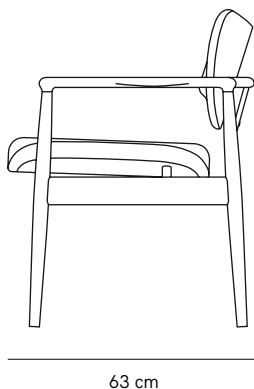

Oak/Walnut

Walnut

WEIGHT

16kg

CATEGORY

Sofa/Bench INDOOR

ADDITIONAL INFO Fabric Options & Categories

- Fabric gr. 1: Tonus 4, Remix 3, Mood, Re-Wool, Step, Front 2, Main Line Flax
- Fabric gr. 2: Hallingdal 65, Canvas 2, Divina 3, Tonica 2, Colline 2, Steelcut 2, Steelcut Trio 3, Rami, Rami Plus, Rime, Molly 2, Fiord 2, Foss
- Fabric gr. 3: Base, Moss, Safire, Sunniva 3, Clay, Divina Melange 3, Divina MD, Zero, Blans, Siksak, Halk
- Fabric gr. 4: Coda 2, Vidar 4, Balder 3, Gentle, Fuse, Pilot, Sonar 3, Karakorum, Ria, Silas, Nara
- Leather gr. 2: Nevada
- Leather gr. 3: Montana, Cervo
- Leather gr. 4: Velvet, Shandilock Sheepskin, Elegance, Vegetal