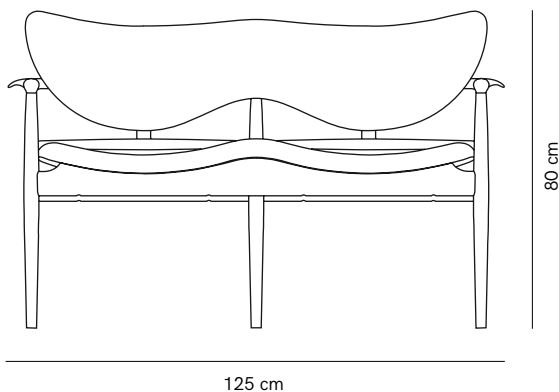

48 Sofa (1948)

PRODUCT NAME

48 Sofa

DIMENSIONS

H: 80cm, L: 125cm, D: 63cm

GENERAL LEAD TIME

8 to 10 weeks

BRAND

Oak/Walnut

Walnut

WEIGHT

16kg

CATEGORY

Sofa/Bench INDOOR

ADDITIONAL INFO Fabric Options & Categories

- Fabric gr. 1: Tonus 4, Remix 3, Mood, Re-Wool, Step, Front 2, Main Line Flax
- Fabric gr. 2: Hallingdal 65, Canvas 2, Divina 3, Tonica 2, Colline 2, Steelcut 2, Steelcut Trio 3, Rami, Rami Plus, Rime, Molly 2, Fiord 2, Foss
- Fabric gr. 3: Base, Moss, Safire, Sunniva 3, Clay, Divina Melange 3, Divina MD, Zero, Blans, Siksak, Halk
- Fabric gr. 4: Coda 2, Vidar 4, Balder 3, Gentle, Fuse, Pilot, Sonar 3, Karakorum, Ria, Silas, Nara
- Leather gr. 2: Nevada
- Leather gr. 3: Montana, Cervo
- Leather gr. 4: Velvet, Shandilock Sheepskin, Elegance, Vegetal