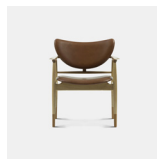

Related Products

48 Chair