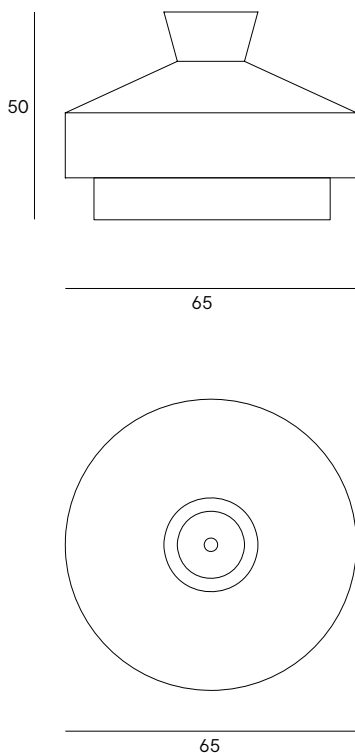

Wagasa Wall

PRODUCT NAME

Wagasa

DIMENSIONS

H: 50cm, W: 65cm, D: 65cm

CONTROL

Dimmable

BRAND

1x Max 15W | LED E27 | 220-240V | 50/60Hz (Light Bulbs Included)

CUSTOMISABLE

No

CATEGORY

Wall Lamp INDOOR

FINISHES

				
Version 1 Reflex 449 Blue Trimming Orange Edge Band	Version 2 Fuse 631 Blue Trimming Black Edge Band	Version 3 Fuse 351 Orange Trimming Black Edge Band	Version 4 Fuse 981 Orange Trimming Black Edge Band	Version 5 Reflex 159 Green Trimming Black Edge Band

PACKING DIMENSIONS

58 x 68 x 68cm (7kg)

CERTIFICATIONS

Made In Italy, CE Certified, IP20

Related Products

Wagasa Floor Lamp