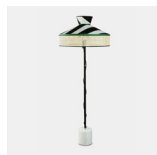

Related Products

Wagasa Floor Lamp