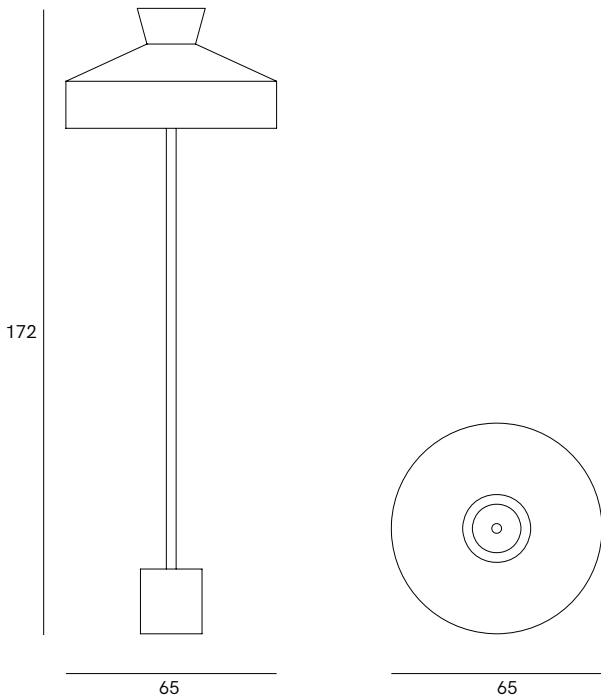

Wagasa Floor

PRODUCT NAME

Wagasa

BRAND

Gebrüder Thonet Vienna

DESIGNER

Servomuto

CATEGORY

Floor Lamp ^{INDOOR}

DIMENSIONS

H: 172cm, W: 65cm, D: 65cm

MATERIAL

Bianco Carrara Marble, Black Lacquered Beech Wood, Woven Cane

LIGHT SOURCE & VOLTAGE

3x Max 5W | LED E27 | 220-240V | 50/60Hz

FINISHES

Version 1 Reflex 449 Blue Trimming Orange Edge Band	Version 2 Fusa 631 Blue Trimming Black Edge Band	Version 3 Fusa 351 Orange Trimming Black Edge Band	Version 4 Fusa 981 Orange Trimming Black Edge Band	Version 5 Reflex 159 Green Trimming Black Edge Band

CONTROL

Switch, Dimmable

GENERAL LEAD TIME

8 to 10 weeks

CUSTOMISABLE

No

PACKING DIMENSIONS

24 x 24 x 24cm + 40 x 67 x 67cm +
158 x 20 x 20cm (22kg)

CERTIFICATIONS

Made In Italy, CE Certified, IP20

Related Products