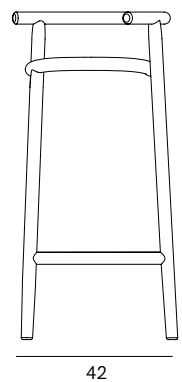

Bar Stool INDOOR

DIMENSIONS

Counter - H: 78cm, W: 54cm, D: 42cm
 Bar - H: 87cm, W: 54cm, D: 42cm

MATERIAL

Bent Beech-Wood, Plywood, Woven Cane, Brass

OPTIONS

Plywood Seat / Woven Cane Seat

FINISHES

GENERAL LEAD TIME

8 to 10 weeks

CUSTOMISABLE

No

PACKING DIMENSIONS

Counter: 85 x 50 x 55cm (9kg)
 Bar: 100 x 50 x 50cm (9kg)

Related Products

Single Curve Stool

Single Curve Low Table

Single Curve Dining Table