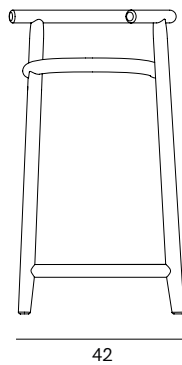

Bar Stool INDOOR

DIMENSIONS

Counter - H: 78cm, W: 54cm, D: 42cm
 Bar - H: 87cm, W: 54cm, D: 42cm

MATERIAL

Bent Beech-Wood, Plywood, Woven Cane, Brass

OPTIONS

Plywood Seat / Woven Cane Seat

FINISHES

GENERAL LEAD TIME

8 to 10 weeks

CUSTOMISABLE

No

PACKING DIMENSIONS

Counter: 85 x 50 x 55cm (9kg)
 Bar: 100 x 50 x 50cm (9kg)

Related Products

Single Curve Stool

Single Curve Low Table

Single Curve Dining Table