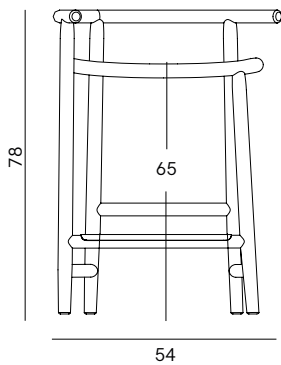

Bar Stool INDOOR

DIMENSIONS

Counter - H: 78cm, W: 54cm, D: 42cm
 Bar - H: 87cm, W: 54cm, D: 42cm

MATERIAL

Bent Beech-Wood, Plywood, Woven Cane, Brass

OPTIONS

Plywood Seat / Woven Cane Seat

FINISHES

GENERAL LEAD TIME

8 to 10 weeks

CUSTOMISABLE

No

PACKING DIMENSIONS

Counter: 85 x 50 x 55cm (9kg)
 Bar: 100 x 50 x 50cm (9kg)

Related Products

Single Curve Stool

Single Curve Low Table

Single Curve Dining Table