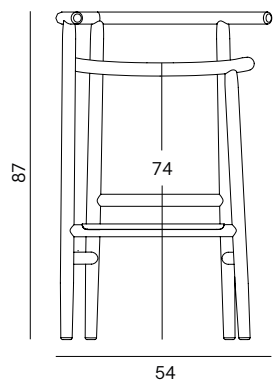

Bar Stool INDOOR

DIMENSIONS

Counter - H: 78cm, W: 54cm, D: 42cm
 Bar - H: 87cm, W: 54cm, D: 42cm

MATERIAL

Bent Beech-Wood, Plywood, Woven Cane, Brass

OPTIONS

Plywood Seat / Woven Cane Seat

FINISHES

GENERAL LEAD TIME

8 to 10 weeks

CUSTOMISABLE

No

PACKING DIMENSIONS

Counter: 85 x 50 x 55cm (9kg)
 Bar: 100 x 50 x 50cm (9kg)

Related Products

Single Curve Stool

Single Curve Low Table

Single Curve Dining Table