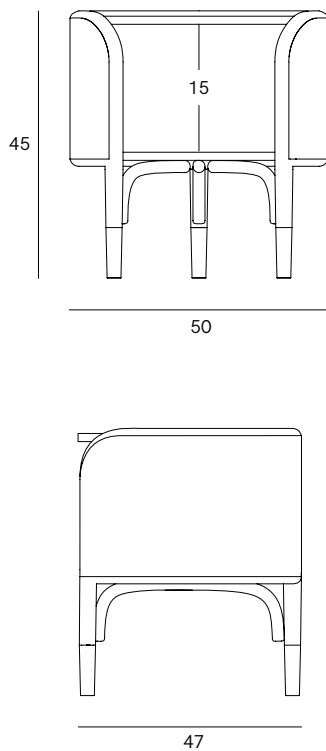

MOS Side Table

PRODUCT NAME

MOS

DIMENSIONS

H: 45cm, W: 50cm, D: 47cm

GENERAL LEAD TIME

8 to 10 weeks

BRAND

	
Beech Frame Ash Shelves 801 / 807	Black Frame Black Shelves C01 / C01

PACKING DIMENSIONS

50 x 55 x 52cm (8kg)

CATEGORY

Side Table INDOOR

Related Products

MOS Bench

MOS Bookcase