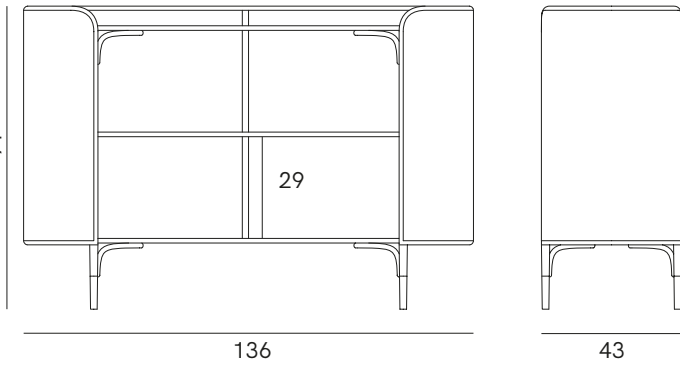

MOS Console

PRODUCT NAME

MOS

DIMENSIONS

H: 143cm, W: 136cm, D: 43cm

GENERAL LEAD TIME

8 to 10 weeks

BRAND

 
Beech Frame
Ash Shelves
B01 / B07 Black Frame
Black Shelves
C01 / C01

PACKING DIMENSIONS

100 x 140 x 50cm (25kg)

Related Products

MOS Bench

MOS Bookcase

MOS Side Table