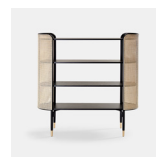

Gebrüder Thonet Vienna

MATERIAL

Bent Beech-Wood, Woven Cane, Ash Veneer, Brass

CUSTOMISABLE

No

DESIGNER

GamFratesi

FINISHES

 
Beech Frame
Ash Shelves
B01 / B07 Black Frame
Black Shelves
C01 / C01

PACKING DIMENSIONS

100 x 140 x 50cm (25kg)

Related Products

MOS Bench

MOS Bookcase

MOS Side Table