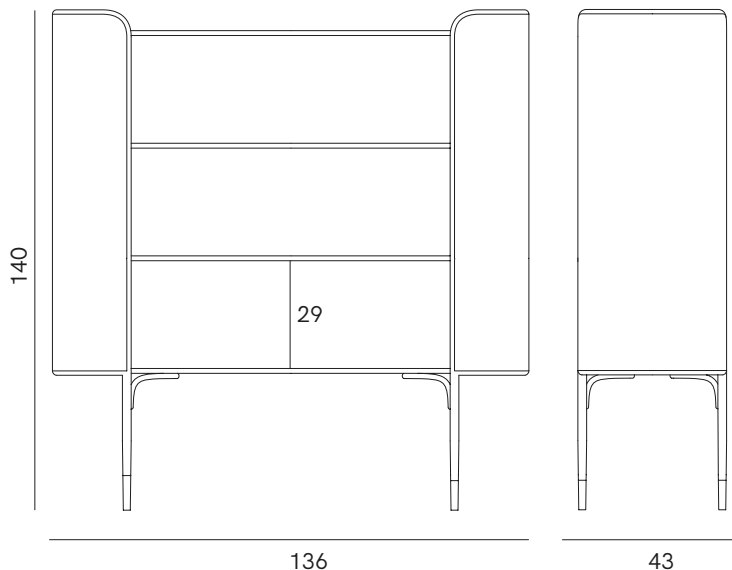

MOS Bookcase

PRODUCT NAME

MOS

DIMENSIONS

H: 143cm, W: 136cm, D: 43cm

GENERAL LEAD TIME

8 to 10 weeks

BRAND

 Beech Frame Ash Shelves
 801 / 807 Black Frame Black Shelves
 C01 / C01

PACKING DIMENSIONS

145 x 140 x 50cm (50kg)

CATEGORY

Bookcase INDOOR

Related Products

MOS Bench

MOS Console