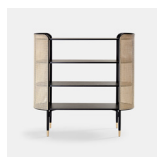

Related Products

MOS Bookcase