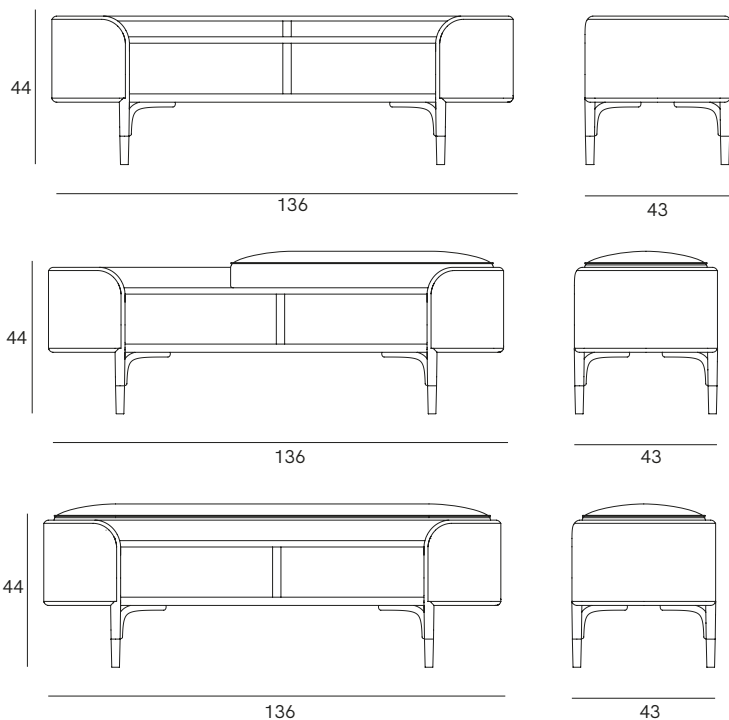

# MOS Bench

**PRODUCT NAME**

**MOS**

**DIMENSIONS**

**H: 44cm, W: 136cm, D: 43cm**

**GENERAL LEAD TIME**

**8 to 10 weeks**

**BRAND**

**Bench / Bench & Short Upholstered Seat / Bench & Long Upholstered Seat**

**PACKING DIMENSIONS**

**Bench: 50 x 140 x 50cm (21kg)  
Cushion: 100 x 133 x 43cm (3/7kg)**

**CATEGORY**

**Bench** INDOOR

**FINISHES**

The cover in leather is not removable.

Fabric usage Short: 150cm. linear x 140 cm h/width / Long: 200cm. linear x 140 cm h/width  
COM options must be approved by Gebruder Thonet Vienna to ensure suitability for upholstery.