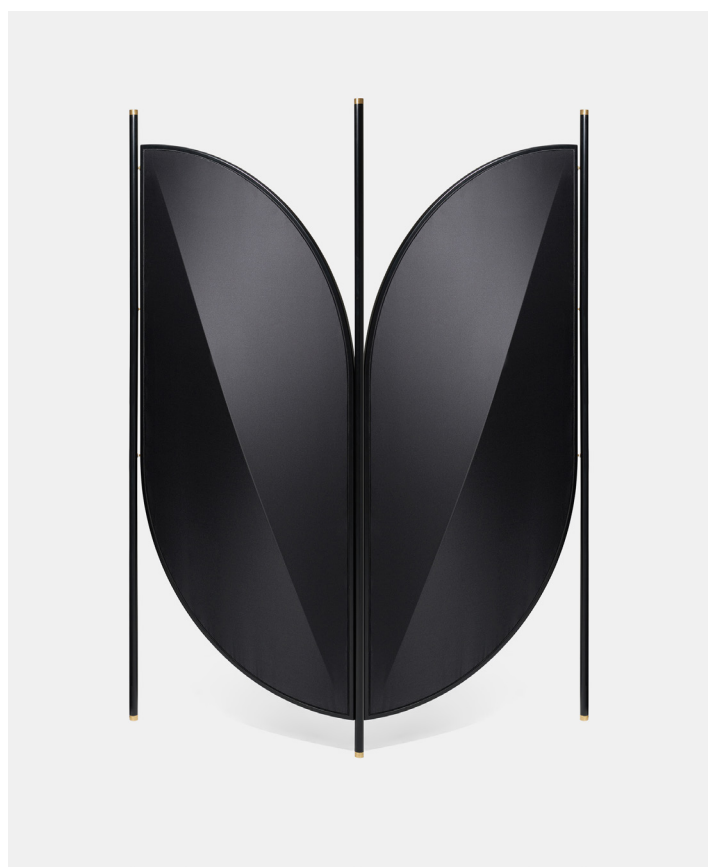

Feng

PRODUCT NAME

Feng

DIMENSIONS

H: 194cm, W: 140/232cm, D: 20cm

GENERAL LEAD TIME

8 to 10 weeks

BRAND

Gebrüder Thonet Vienna

MATERIAL

Bent Beech-Wood, Fabric, Metal, Brass

CUSTOMISABLE

No

DESIGNER

Testatonda

OPTIONS

2 Panels / 2 Panels

PACKING DIMENSIONS

102 x 48 x 48cm (7kg)

CATEGORY

Room Divider INDOOR

FINISHES

ADDITIONAL INFO **Fabric Options & Categories**

- Fabric: Campas by Kvadrat
- Special Edition: This Must Be the Place Col. 03 by Dedar with Ocean Blue Frame (D15)

Fabric usage 2 Panels - 200cm linear x 315cm h/width / 3 Panels - 400cm linear x 315cm h/width

Feng