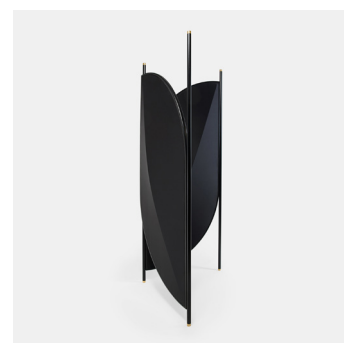

Feng

PRODUCT NAME

Feng

DIMENSIONS

H: 194cm, W: 140/232cm, D: 20cm

GENERAL LEAD TIME

8 to 10 weeks

BRAND

Gebrüder Thonet Vienna

MATERIAL

Bent Beech-Wood, Fabric, Metal, Brass

CUSTOMISABLE

No

DESIGNER

Testatonda

OPTIONS

2 Panels / 2 Panels

PACKING DIMENSIONS

102 x 48 x 48cm (7kg)

CATEGORY

Room Divider INDOOR

FINISHES

ADDITIONAL INFO **Fabric Options & Categories**

- Fabric: Campas by Kvadrat
- Special Edition: This Must Be the Place Col. 03 by Dedar with Ocean Blue Frame (D15)

Fabric usage 2 Panels - 200cm linear x 315cm h/width / 3 Panels - 400cm linear x 315cm h/width

Feng