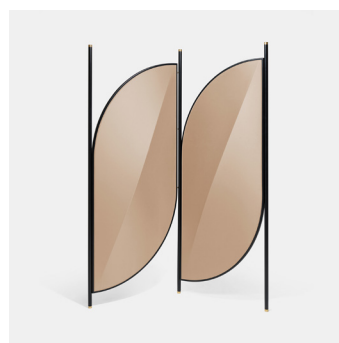

Gebrüder Thonet Vienna

MATERIAL

Bent Beech-Wood, Fabric, Metal, Brass

CUSTOMISABLE

No

DESIGNER

Testatonda

OPTIONS

2 Panels / 2 Panels

PACKING DIMENSIONS

102 x 48 x 48cm (7kg)

CATEGORY

Room Divider INDOOR

FINISHES

ADDITIONAL INFO **Fabric Options & Categories**

- Fabric: Campas by Kvadrat
- Special Edition: This Must Be the Place Col. 03 by Dedar with Ocean Blue Frame (D15)

Fabric usage 2 Panels - 200cm linear x 315cm h/width / 3 Panels - 400cm linear x 315cm h/width

Feng