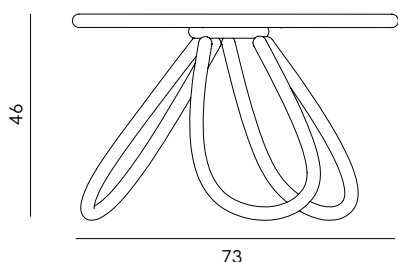

Arch Coffee Table

PRODUCT NAME

Arch Coffee Table

DIMENSIONS

H: 46cm, W: 73cm, D: 73cm

GENERAL LEAD TIME

8 to 10 weeks

BRAND

Wooden Top / Glass Top

PACKING DIMENSIONS

52 x 84 x 84cm (9kg)

CATEGORY

Coffee Table ^{INDOOR}

FINISHES

73

73