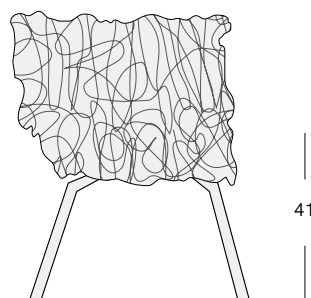

# Vermelha Chair

PRODUCT NAME

Vermelha

DIMENSIONS

H: 77cm, L: 82cm, D: 65cm

GENERAL LEAD TIME

6 to 8 weeks

BRAND

CERTIFICATIONS

Made in Italy

CATEGORY

Lounge Chair INDOOR

82

65