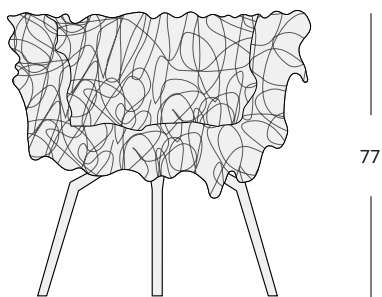

Vermelha Chair

PRODUCT NAME

Vermelha

DIMENSIONS

H: 77cm, L: 82cm, D: 65cm

GENERAL LEAD TIME

6 to 8 weeks

BRAND

Edra

MATERIAL

Epoxy Lacquered Steel, Acrylic Rope, Glazed Aluminium Paint

CUSTOMISABLE

No

DESIGNER

Fernando & Humberto Campana

FINISHES

CERTIFICATIONS

Made in Italy

CATEGORY

Lounge Chair INDOOR