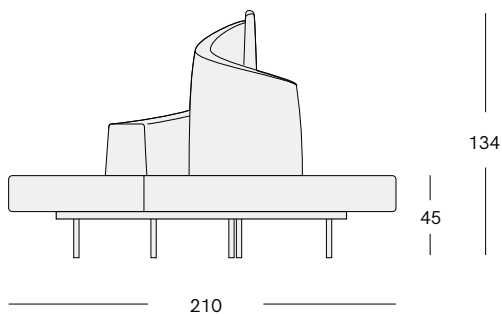

Tatlin Sofa

PRODUCT NAME

Tatlin

DIMENSIONS

H: 134cm, L: 210cm, D: 175cm

GENERAL LEAD TIME

6 to 8 weeks

BRAND

Edra

MATERIAL

Steel, Plywood, Polyurethane Foam in Different Densities, Lacquered Steel, Chromed Steel and PVC Tips, Not Removable Cover

CUSTOMISABLE

No

DESIGNER

Mario Cananzi & Roberto Semprini

CERTIFICATIONS

Made in Italy

CATEGORY

Sofa ^{INDOOR}

ADDITIONAL INFO **Fabric Options & Categories**

- Category T: Velvet Wool, Velvet,
- Category P: Velvet Mohair, Leather P
- Category PLX: Natural Leather, Leather PLX