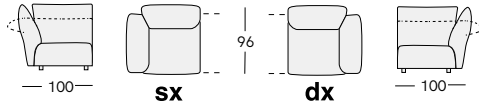

Made in Italy

CATEGORY

Sofa INDOOR

ADDITIONAL INFO Fabric Options & Categories

- Category S: Jaipur, Light Melange, Cannetta, Hampshire, Water Color, Natural King, Hi Velvet
- Category T: Velvet Wool, Linum, Soft Nest, Brook Lands, Over Lands, Rinascimento, Soft Imperial, Velvet
- Category P: Velvet Mohair, Leather P
- Category PLX: Natural Leather, Leather PLX

Related Products

On The Rocks Sofa

Grande Sofice Sofa

Standard Sofa

STDDV2S

divano intero
sofa (single item)

STDDV3

divano intero
sofa (single item)

STDTsx STDTdx

elemento terminale
terminal element

STDEC

elemento centrale
central element

STDSC

seduta
seat

STDN10

divano
sofa