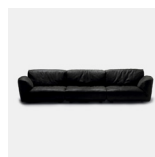

Made in Italy

CATEGORY

Sofa INDOOR

ADDITIONAL INFO Fabric Options & Categories

- Category S: Jaipur, Light Melange, Cannetta, Hampshire, Water Color, Natural King, Hi Velvet
- Category T: Velvet Wool, Linum, Soft Nest, Brook Lands, Over Lands, Rinascimento, Soft Imperial, Velvet
- Category P: Velvet Mohair, Leather P
- Category PLX: Natural Leather, Leather PLX

Related Products

On The Rocks Sofa

Grande Sofice Sofa

Standard Sofa

STDDV2S

divano intero
sofa (single item)

STDDV3

divano intero
sofa (single item)