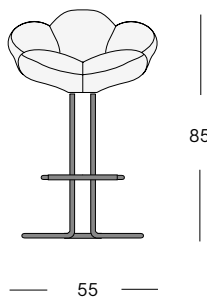

Soshun Stool

PRODUCT NAME

Soshun

DIMENSIONS

H: 64cm, L: 55cm, D: 54cm
H: 85cm, L: 55cm, D: 60cm

GENERAL LEAD TIME

6 to 8 weeks

BRAND

Edra

MATERIAL

Steel, Polyurethane Foam, Non Removable Velvet

CUSTOMISABLE

No

DESIGNER

Masanori Umeda

OPTIONS

Low Stool / Bar Stool

CERTIFICATIONS

Made in Italy

CATEGORY

Low & Bar Stool INDOOR

ADDITIONAL INFO **Fabric Options & Categories**

- Category T: Velvet Wool, Velvet,
- Category P: Leather P
- Category PLX: Leather PLX, Gold/Silver Leather