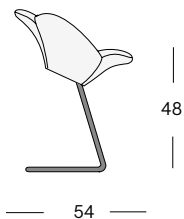

Soshun Stool

PRODUCT NAME

Soshun

DIMENSIONS

H: 64cm, L: 55cm, D: 54cm
H: 85cm, L: 55cm, D: 60cm

GENERAL LEAD TIME

6 to 8 weeks

BRAND

Edra

MATERIAL

Steel, Polyurethane Foam, Non Removable Velvet

CUSTOMISABLE

No

DESIGNER

Masanori Umeda

OPTIONS

Low Stool / Bar Stool

CERTIFICATIONS

Made in Italy

CATEGORY

Low & Bar Stool INDOOR

ADDITIONAL INFO **Fabric Options & Categories**

- Category T: Velvet Wool, Velvet,
- Category P: Leather P
- Category PLX: Leather PLX, Gold/Silver Leather