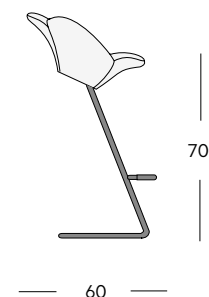

Soshun Stool

PRODUCT NAME

Soshun

DIMENSIONS

H: 64cm, L: 55cm, D: 54cm
H: 85cm, L: 55cm, D: 60cm

GENERAL LEAD TIME

6 to 8 weeks

BRAND

Edra

MATERIAL

Steel, Polyurethane Foam, Non Removable Velvet

CUSTOMISABLE

No

DESIGNER

Masanori Umeda

OPTIONS

Low Stool / Bar Stool

CERTIFICATIONS

Made in Italy

CATEGORY

Low & Bar Stool INDOOR

ADDITIONAL INFO **Fabric Options & Categories**

- Category T: Velvet Wool, Velvet,
- Category P: Leather P
- Category PLX: Leather PLX, Gold/Silver Leather