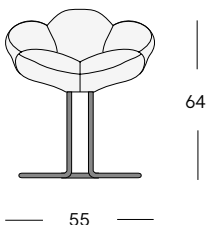

Soshun Stool

PRODUCT NAME

Soshun

DIMENSIONS

H: 64cm, L: 55cm, D: 54cm
H: 85cm, L: 55cm, D: 60cm

GENERAL LEAD TIME

6 to 8 weeks

BRAND

Edra

MATERIAL

Steel, Polyurethane Foam, Non Removable Velvet

CUSTOMISABLE

No

DESIGNER

Masanori Umeda

OPTIONS

Low Stool / Bar Stool

CERTIFICATIONS

Made in Italy

CATEGORY

Low & Bar Stool INDOOR

ADDITIONAL INFO **Fabric Options & Categories**

- Category T: Velvet Wool, Velvet,
- Category P: Leather P
- Category PLX: Leather PLX, Gold/Silver Leather