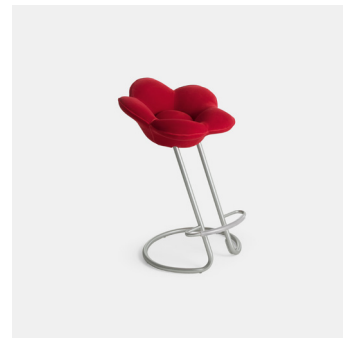

Soshun Stool

PRODUCT NAME

Soshun

DIMENSIONS

H: 64cm, L: 55cm, D: 54cm
H: 85cm, L: 55cm, D: 60cm

GENERAL LEAD TIME

6 to 8 weeks

BRAND

Edra

MATERIAL

Steel, Polyurethane Foam, Non Removable Velvet

CUSTOMISABLE

No

DESIGNER

Masanori Umeda

OPTIONS

Low Stool / Bar Stool

CERTIFICATIONS

Made in Italy

CATEGORY

Low & Bar Stool INDOOR

ADDITIONAL INFO **Fabric Options & Categories**

- Category T: Velvet Wool, Velvet,
- Category P: Leather P
- Category PLX: Leather PLX, Gold/Silver Leather