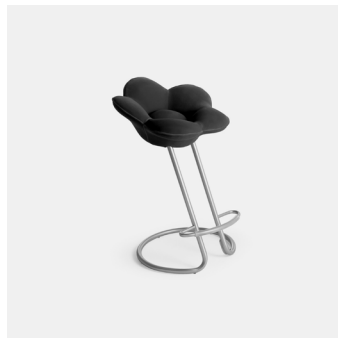

Soshun Stool

PRODUCT NAME

Soshun

DIMENSIONS

H: 64cm, L: 55cm, D: 54cm
H: 85cm, L: 55cm, D: 60cm

GENERAL LEAD TIME

6 to 8 weeks

BRAND

Edra

MATERIAL

Steel, Polyurethane Foam, Non Removable Velvet

CUSTOMISABLE

No

DESIGNER

Masanori Umeda

OPTIONS

Low Stool / Bar Stool

CERTIFICATIONS

Made in Italy

CATEGORY

Low & Bar Stool INDOOR

ADDITIONAL INFO **Fabric Options & Categories**

- Category T: Velvet Wool, Velvet,
- Category P: Leather P
- Category PLX: Leather PLX, Gold/Silver Leather