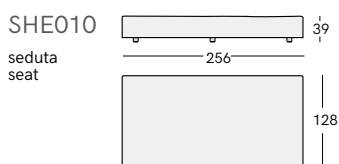

Sherazade Sofa

PRODUCT NAME

Sherazade

DIMENSIONS

H: 39cm, L: 256cm, D: 128cm

GENERAL LEAD TIME

6 to 8 weeks

BRAND

Edra

MATERIAL

Veneered Wood, Gellyfoam® Padding, Synthetic Wadding, Feather and/or Polyurethane

CUSTOMISABLE

Yes

DESIGNER

Francesco Binfaré

CERTIFICATIONS

Made in Italy

CATEGORY

Sofa INDOOR

ADDITIONAL INFO Fabric Options & Categories

- Category S: Jaipur, Light Melange, Cannetta, Hampshire, Water Color, Natural King, Hi Velvet
- Category T: Velvet Wool, Musk, Linum, Soft Nest, Brook Lands, Over Lands, Rinascimento, Soft Imperial
- Category P: Velvet Mohair, Leather P
- Category PLX: Fat Leather, Natural Leather, Leather PLX