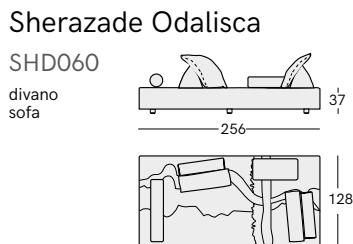

Sherazade Sofa

PRODUCT NAME

Sherazade

DIMENSIONS

H: 39cm, L: 256cm, D: 128cm

GENERAL LEAD TIME

6 to 8 weeks

BRAND

Edra

MATERIAL

Veneered Wood, Gellyfoam® Padding, Synthetic Wadding, Feather and/or Polyurethane

CUSTOMISABLE

Yes

DESIGNER

Francesco Binfaré

CERTIFICATIONS

Made in Italy

CATEGORY

Sofa INDOOR

ADDITIONAL INFO Fabric Options & Categories

- Category S: Jaipur, Light Melange, Cannetta, Hampshire, Water Color, Natural King, Hi Velvet
- Category T: Velvet Wool, Musk, Linum, Soft Nest, Brook Lands, Over Lands, Rinascimento, Soft Imperial
- Category P: Velvet Mohair, Leather P
- Category PLX: Fat Leather, Natural Leather, Leather PLX