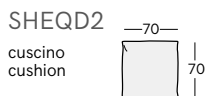

Sherazade Sofa

PRODUCT NAME

Sherazade

DIMENSIONS

H: 39cm, L: 256cm, D: 128cm

GENERAL LEAD TIME

6 to 8 weeks

BRAND

Made in Italy

CATEGORY

Sofa INDOOR

ADDITIONAL INFO Fabric Options & Categories

- Category S: Jaipur, Light Melange, Cannetta, Hampshire, Water Color, Natural King, Hi Velvet
- Category T: Velvet Wool, Musk, Linum, Soft Nest, Brook Lands, Over Lands, Rinascimento, Soft Imperial
- Category P: Velvet Mohair, Leather P
- Category PLX: Fat Leather, Natural Leather, Leather PLX