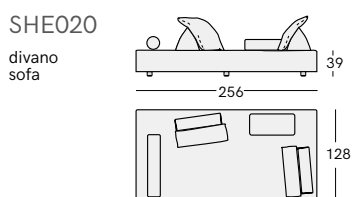

Sherazade Sofa

PRODUCT NAME

Sherazade

DIMENSIONS

H: 39cm, L: 256cm, D: 128cm

GENERAL LEAD TIME

6 to 8 weeks

BRAND

Edra

MATERIAL

Veneered Wood, Gellyfoam® Padding, Synthetic Wadding, Feather and/or Polyurethane

CUSTOMISABLE

Yes

DESIGNER

Francesco Binfaré

CERTIFICATIONS

Made in Italy

CATEGORY

Sofa INDOOR

ADDITIONAL INFO Fabric Options & Categories

- Category S: Jaipur, Light Melange, Cannetta, Hampshire, Water Color, Natural King, Hi Velvet
- Category T: Velvet Wool, Musk, Linum, Soft Nest, Brook Lands, Over Lands, Rinascimento, Soft Imperial
- Category P: Velvet Mohair, Leather P
- Category PLX: Fat Leather, Natural Leather, Leather PLX