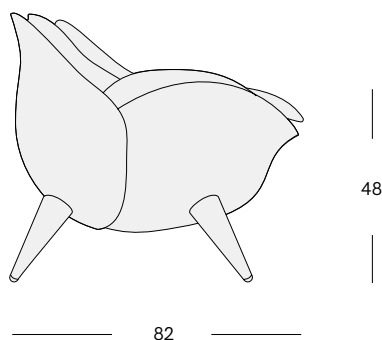

Rose Chair

PRODUCT NAME

Rose

DIMENSIONS

H: 80cm, L: 90cm, D: 82cm

GENERAL LEAD TIME

6 to 8 weeks

BRAND

Edra

MATERIAL

Moulded Steel, Multi-Layer Wood, Polyurethane foam, Brushed Turned, Transparent Lacquered Aluminium, Not Removable Cover

CUSTOMISABLE

No

DESIGNER

Masanori Umeda

CERTIFICATIONS

Made in Italy

CATEGORY

Chair INDOOR

ADDITIONAL INFO Fabric Options & Categories

- Category T: Velvet
- Category PLX: Gold/Silver Leather