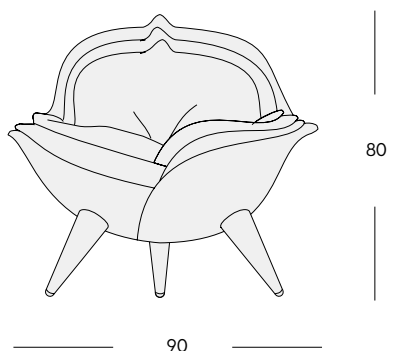

Rose Chair

PRODUCT NAME

Rose

DIMENSIONS

H: 80cm, L: 90cm, D: 82cm

GENERAL LEAD TIME

6 to 8 weeks

BRAND

Edra

MATERIAL

Moulded Steel, Multi-Layer Wood, Polyurethane foam, Brushed Turned, Transparent Lacquered Aluminium, Not Removable Cover

CUSTOMISABLE

No

DESIGNER

Masanori Umeda

CERTIFICATIONS

Made in Italy

CATEGORY

Chair INDOOR

ADDITIONAL INFO Fabric Options & Categories

- Category T: Velvet
- Category PLX: Gold/Silver Leather