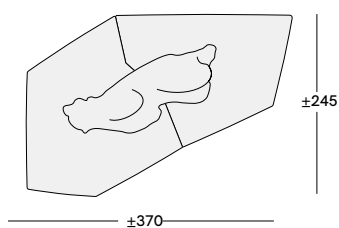

Pack Sofa

PRODUCT NAME

Pack

DIMENSIONS

H: 42/105cm, L: 370cm, D: 245cm

GENERAL LEAD TIME

6 to 8 weeks

BRAND

Edra

MATERIAL

Plywood, Gellyfoam®, Feather, Removable Cover, Polyester Fibre, Faux Fur Lining

CUSTOMISABLE

No

DESIGNER

Francesco Binfaré

CERTIFICATIONS

Made in Italy

CATEGORY

Sofa INDOOR

PCK011sx

divano
sofa