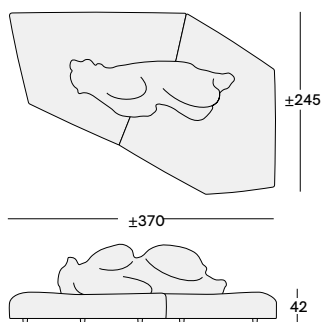

Pack Sofa

PRODUCT NAME

Pack

DIMENSIONS

H: 42/105cm, L: 370cm, D: 245cm

GENERAL LEAD TIME

6 to 8 weeks

BRAND

Made in Italy

CATEGORY

Sofa INDOOR

PCK011sx

divano
sofa

PCK022dx

divano
sofa

PCK060

schienale
back-rest

ADDITIONAL INFO **Fabric Options & Categories**

- Category PLX: Banchisa