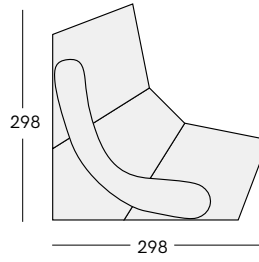

OTRA
OTRA
OTRB
OTR320