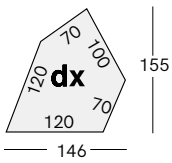

On The Rocks Sofa

OTRA
OTRA
OTR240

divano
sofa

OTRA
OTRA
OTRB
OTR320

OTRA
OTRA
OTRB
OTRCdx
OTR240
OTR320

OTRA

OTRB

OTRCdx

OTRCsx

OTR240

schienale
back-rest

OTR320

schienale
back-rest