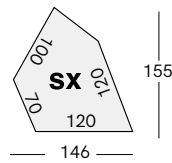

Made in Italy

CATEGORY

Sofa INDOOR

ADDITIONAL INFO **Fabric Options & Categories**

- Category S: Jaipur, Cannetta, Hampshire, Water Color
- Category T: Musk, Soft Nest, Brook Lands, Over Lands, Rinascimento

OTRA

OTRB

OTRCdx

OTRCsx

OTR240

schienale
back-rest

OTR320

schienale
back-rest