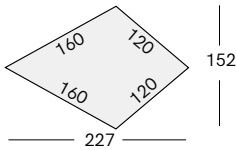

On The Rocks Sofa

OTRA
OTRA
OTR240

divano
sofa

OTRA
OTRA
OTRB
OTR320

OTRA
OTRA
OTRB
OTRCdx
OTR240
OTR320

OTRA

OTRB

OTRCdx

OTRCsx

OTR240

schienale
back-rest

OTR320

schienale
back-rest