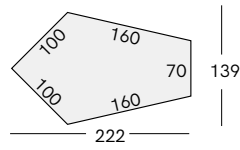

On The Rocks Sofa

OTRA
OTRA
OTR240

divano
sofa

OTRA
OTRA
OTRB
OTR320

OTRA
OTRA
OTRB
OTRCdx
OTR240
OTR320

OTRA

OTRB

OTRCdx

OTRCsx

OTR240

schienale
back-rest

OTR320

schienale
back-rest