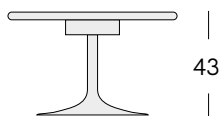

Full Moon Table

PRODUCT NAME

Full Moon

BRAND

Edra

DESIGNER

Jacopo Foggini

CATEGORY

Table INDOOR

DIMENSIONS

H: 43cm, Ø 70cm

H: 73cm, Ø 70cm

H: 93cm, Ø 70cm

MATERIAL

Alabaster, Lighting System, Metal (Gold, Palladium or Ruthenium)

FINISHES

GENERAL LEAD TIME

6 to 8 weeks

CUSTOMISABLE

No

CERTIFICATIONS

Made in Italy

Ø70

43

73

93