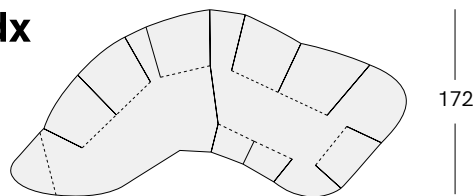

Flap Sofa

PRODUCT NAME

Flap

DIMENSIONS

H: 84cm, L: 355cm, D: 172cm

GENERAL LEAD TIME

6 to 8 weeks

BRAND

Edra

MATERIAL

Steel, Elastic and Breathable Polyurethane, Brushed and Chromed Metal, Scratch Proof Aluminium, Polyamide, Lycra, Removable Cover

CUSTOMISABLE

No

DESIGNER

Francesco Binfaré

CERTIFICATIONS

Made in Italy

CATEGORY

Sofa INDOOR

SX

dx

ADDITIONAL INFO Fabric Options & Categories

- Category S: Light Melange, Water Color, Natural King
- Category T: Velvet Wool, Musk, Linum
- Category P: Leather P
- Category PLX: Natural Leather, Leather PLX, Gold/Silver Leather