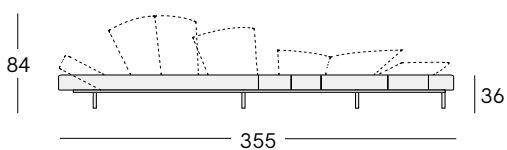

Flap Sofa

PRODUCT NAME

Flap

DIMENSIONS

H: 84cm, L: 355cm, D: 172cm

GENERAL LEAD TIME

6 to 8 weeks

BRAND

Edra

MATERIAL

Steel, Elastic and Breathable Polyurethane, Brushed and Chromed Metal, Scratch Proof Aluminium, Polyamide, Lycra, Removable Cover

CUSTOMISABLE

No

DESIGNER

Francesco Binfaré

CERTIFICATIONS

Made in Italy

CATEGORY

Sofa INDOOR