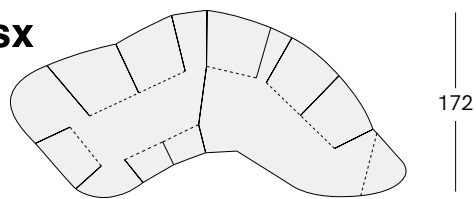

Flap Sofa

PRODUCT NAME

Flap

DIMENSIONS

H: 84cm, L: 355cm, D: 172cm

GENERAL LEAD TIME

6 to 8 weeks

BRAND

Edra

MATERIAL

Steel, Elastic and Breathable Polyurethane, Brushed and Chromed Metal, Scratch Proof Aluminium, Polyamide, Lycra, Removable Cover

CUSTOMISABLE

No

DESIGNER

Francesco Binfaré

CERTIFICATIONS

Made in Italy

CATEGORY

Sofa INDOOR

SX

dx

ADDITIONAL INFO Fabric Options & Categories

- Category S: Light Melange, Water Color, Natural King
- Category T: Velvet Wool, Musk, Linum
- Category P: Leather P
- Category PLX: Natural Leather, Leather PLX, Gold/Silver Leather