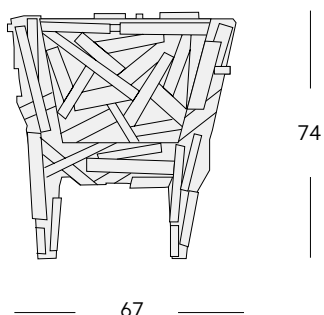

Favela Chair

PRODUCT NAME

Favela

DIMENSIONS

H: 74cm, L: 67cm, D: 62cm

GENERAL LEAD TIME

6 to 8 weeks

BRAND

Natural Pine (Indoor)

Teak (Outdoor)

CERTIFICATIONS

Made in Italy

CATEGORY

Chair INDOOR

Related Products

Favela Bed