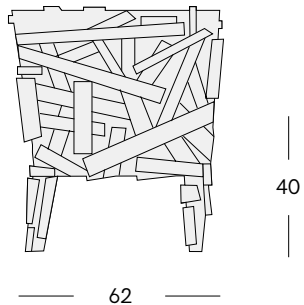

Favela Chair

PRODUCT NAME

Favela

DIMENSIONS

H: 74cm, L: 67cm, D: 62cm

GENERAL LEAD TIME

6 to 8 weeks

BRAND

Natural Pine (Indoor)

Teak (Outdoor)

CERTIFICATIONS

Made in Italy

CATEGORY

Chair INDOOR

Related Products

Favela Bed