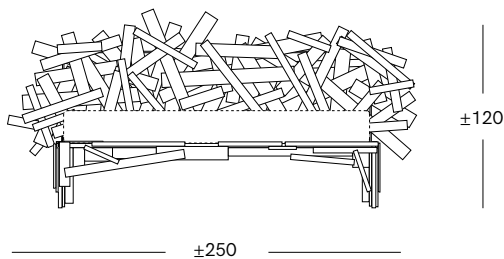

Favela Bed

PRODUCT NAME

Favela

DIMENSIONS

H: 120cm, L: 250cm, D: 225cm

GENERAL LEAD TIME

6 to 8 weeks

BRAND

Edra

MATERIAL

Pine Wood, Scratch-Proof Floor, Coated Plywood Slatted Base

CUSTOMISABLE

No

DESIGNER

Fernando & Humberto
Campana

FINISHES

Natural
Pine
(Indoor)

CERTIFICATIONS

Made in Italy

CATEGORY

Bed INDOOR

Related Products