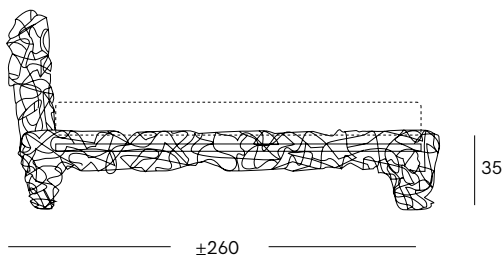

Corallo Bed

PRODUCT NAME

Corallo

DIMENSIONS

H: 110cm, L: 245cm, D: 260cm

GENERAL LEAD TIME

6 to 8 weeks

BRAND

Edra

MATERIAL

Hand-Bent Steel Wire, Galvanic Gliding, Transparent Lacquer, Coated Plywood Slatted Base

CUSTOMISABLE

No

DESIGNER

Fernando & Humberto Campana

FINISHES

Gold Foil

CERTIFICATIONS

Made in Italy

CATEGORY

Bed INDOOR

Related Products