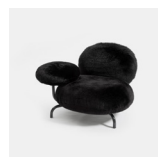

Edra

MATERIAL

Lacquered Steel, Multilayer Wood, Gellyfoam, Synthetic Wadding, Polyester, Technically Removable Cover

CUSTOMISABLE

No

DESIGNER

Fernando & Humberto Campana

FINISHES

CERTIFICATIONS

Made in Italy

CATEGORY

Sofa INDOOR

ADDITIONAL INFO **Fabric Options & Categories**

- Category PLX: Eco Fur

Related Products

Cipria Lounge Chair

Cipria Bed