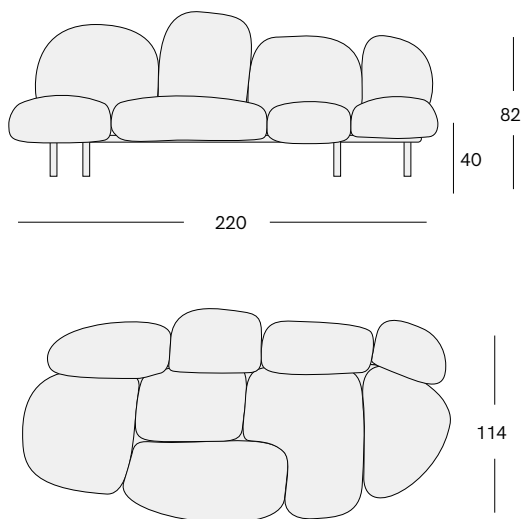

Cipria Sofa

PRODUCT NAME

Cipria

DIMENSIONS

H: 82cm, L: 220cm, D: 114cm

GENERAL LEAD TIME

6 to 8 weeks

BRAND

Edra

MATERIAL

Lacquered Steel, Multilayer Wood, Gellyfoam, Synthetic Wadding, Polyester, Technically Removable Cover

CUSTOMISABLE

No

DESIGNER

Fernando & Humberto Campana

FINISHES

CERTIFICATIONS

Made in Italy

CATEGORY

Sofa INDOOR

ADDITIONAL INFO **Fabric Options & Categories**

- Category PLX: Eco Fur

Related Products