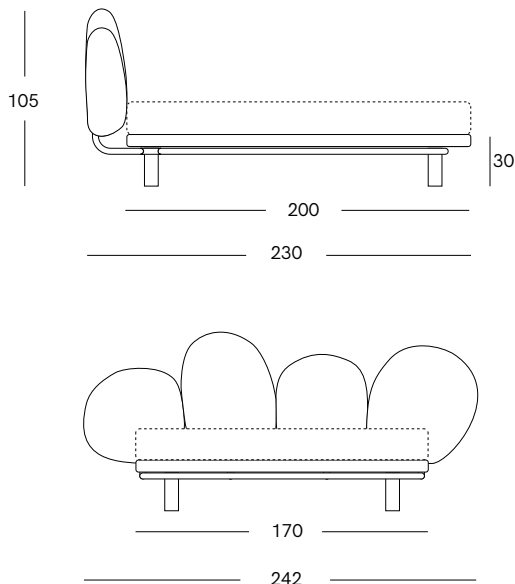

Cipria Bed

PRODUCT NAME

Cipria

DIMENSIONS

H: 105cm, L: 242cm, D: 230cm

GENERAL LEAD TIME

6 to 8 weeks

BRAND

Edra

MATERIAL

Lacquered Steel, Plywood, Extended Polyurethane, Synthetic Wadding, Eco-Fur, Scratch-Proof Floor, Coated Plywood Slatted Base

CUSTOMISABLE

No

DESIGNER

Fernando & Humberto Campana

FINISHES

CERTIFICATIONS

Made in Italy

CATEGORY

Bed INDOOR

ADDITIONAL INFO **Fabric Options & Categories**

- Category PLX: Eco Fur

Related Products

NEED MORE HELP?

If you require a quotation or more information about this product or brand, please get in touch with our team:

GENERAL ENQUIRIES
info@monologuelondon.com

CONTRACT ENQUIRIES
contracts@monologuelondon.com

ONLINE STORE
www.monologuelondon.com
@monologuelondon