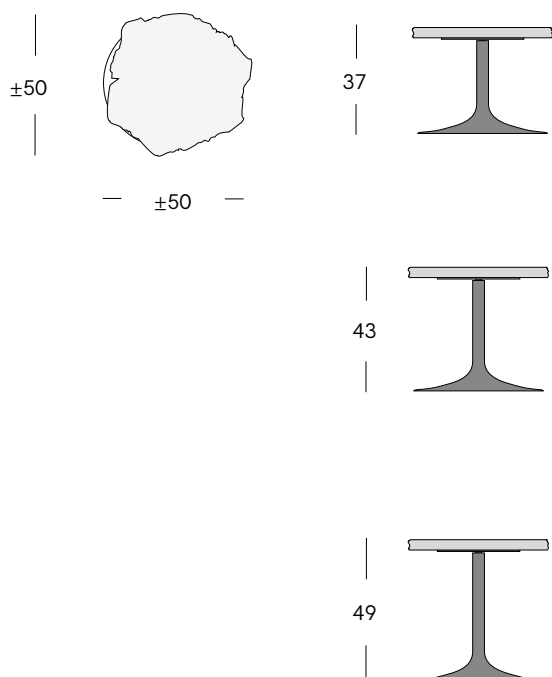

Side Table INDOOR

DIMENSIONS

H: 37cm, L: 50cm, D: 50cm

H: 43cm, L: 50cm, D: 50cm

H: 49cm, L: 50cm, D: 50cm

MATERIAL

Alabaster, Metal (Gold, Palladium or Ruthenium)

FINISHES

GENERAL LEAD TIME

6 to 8 weeks

CUSTOMISABLE

No

CERTIFICATIONS

Made in Italy

Additional Info

Note: The table tops have irregular edges due to the cutting of the mineral egg which is extracted from the ground and left natural.