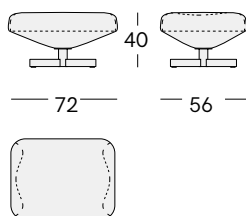

CHR015
poggiatesta
footrest

ADDITIONAL INFO Fabric Options & Categories

- Category S: Jaipur, Light Melange, Cannetta, Hampshire, Water Color, Natural King, Hi Velvet
- Category T: Velvet Wool, Linum, Soft Nest, Brook Lands, Over Lands, Rinascimento, Soft Imperial, Velvet
- Category P: Velvet Mohair, Leather P
- Category PLX: Natural Leather, Leather PLX