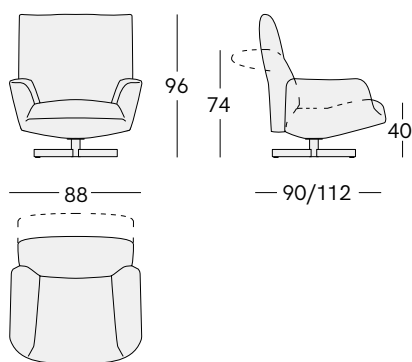

Chiara Lounge Chair

PRODUCT NAME

Chiara

BRAND

Edra

DESIGNER

Francesco Binfaré

CATEGORY

Lounge Chair & Ottoman INDOOR

DIMENSIONS

Chair - H: 96cm, L: 88cm, D: 112cm
Ottoman - H: 40cm, L: 72cm, D: 56cm

MATERIAL

Steel, Flexible Polyurethane Foam, Gellyfoam, Synthetic Wadding, Brushed Nickel Polished Chrome, Removable Cover

FINISHES

Polished Metal

GENERAL LEAD TIME

6 to 8 weeks

CUSTOMISABLE

Yes

CERTIFICATIONS

Made in Italy

CHR010
poltrona
armchair