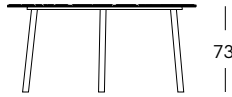

Brasilia Dining Table

PRODUCT NAME

Brasilia

BRAND

Edra

DESIGNER

**Fernando & Humberto
Campana**

CATEGORY

Dining Table INDOOR

DIMENSIONS

H: 73cm, L: 200cm, D: 150cm
H: 73cm, L: 270cm, D: 150cm

MATERIAL

**Aluminium, Laser Cut Mirrored Pieces of Coloreflex Methacrylate
(Placed by Hand), Brushed Polished Aluminium**

OPTIONS

Small / Large

FINISHES

GENERAL LEAD TIME

6 to 8 weeks

CUSTOMISABLE

No

CERTIFICATIONS

Made in Italy

BRA033