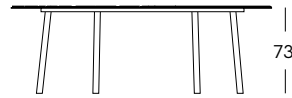

**Dining Table** INDOOR

DIMENSIONS

**H: 73cm, L: 200cm, D: 150cm**  
**H: 73cm, L: 270cm, D: 150cm**

MATERIAL

**Aluminium, Laser Cut Mirrored Pieces of Coloreflex Methacrylate  
(Placed by Hand), Brushed Polished Aluminium**

**No**

CERTIFICATIONS

**Made in Italy**

**BRA033**

**BRA043**

**Related Products**

**Brasilia Coffee Table**

**NEED MORE  
HELP?**