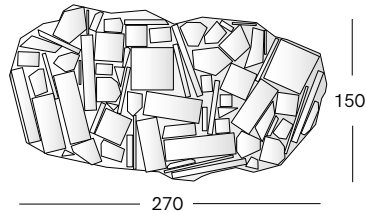

**Dining Table** INDOOR

DIMENSIONS

**H: 73cm, L: 200cm, D: 150cm**  
**H: 73cm, L: 270cm, D: 150cm**

MATERIAL

**Aluminium, Laser Cut Mirrored Pieces of Coloreflex Methacrylate  
(Placed by Hand), Brushed Polished Aluminium**

**No**

CERTIFICATIONS

**Made in Italy**

**BRA033**

**BRA043**

**Related Products**

**Brasilia Coffee Table**

**NEED MORE  
HELP?**