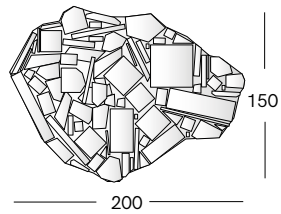

Brasilia Dining Table

PRODUCT NAME

Brasilia

BRAND

Edra

DESIGNER

**Fernando & Humberto
Campana**

CATEGORY

Dining Table INDOOR

DIMENSIONS

H: 73cm, L: 200cm, D: 150cm
H: 73cm, L: 270cm, D: 150cm

MATERIAL

**Aluminium, Laser Cut Mirrored Pieces of Coloreflex Methacrylate
(Placed by Hand), Brushed Polished Aluminium**

OPTIONS

Small / Large

FINISHES

GENERAL LEAD TIME

6 to 8 weeks

CUSTOMISABLE

No

CERTIFICATIONS

Made in Italy

BRA033