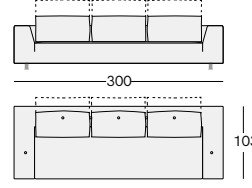

Absolu Sofa

ABS300dv

ABSCVS