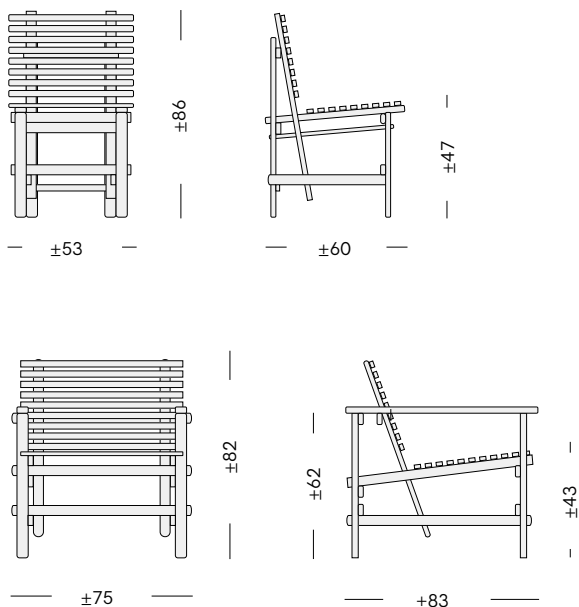

A'mare Chair

PRODUCT NAME

A'mare

BRAND

Edra

DESIGNER

Jacopo Foggini

CATEGORY

Chair OUTDOOR

DIMENSIONS

Chair - H: 86cm, L: 53cm, D: 60cm
Armchair - H: 82cm, L: 75cm, D: 83cm

MATERIAL

Polycarbonate Sticks, Glass

OPTIONS

Chair / Armchair

FINISHES

Blue
Polycarbonate

GENERAL LEAD TIME

From February 2022

CUSTOMISABLE

No

CERTIFICATIONS

Made in Italy

Related Products