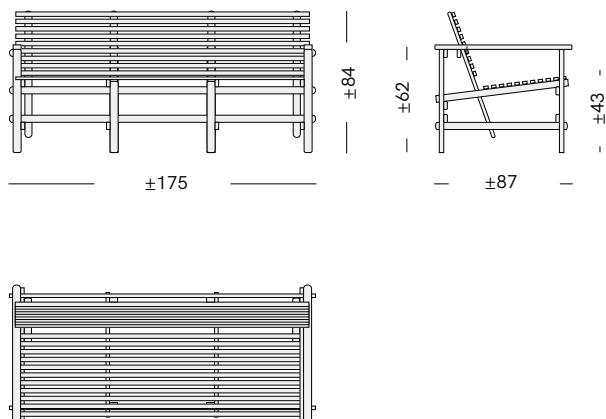

A'mare Bench

PRODUCT NAME

A'mare

DIMENSIONS

H: 84cm, L: 175cm, D: 87cm

GENERAL LEAD TIME

From February 2022

BRAND

Edra

MATERIAL

Polycarbonate Sticks, Glass

CUSTOMISABLE

No

DESIGNER

Jacopo Foggini

FINISHES

Blue
Polycarbonate

CERTIFICATIONS

Made in Italy

CATEGORY

Bench OUTDOOR

Related Products