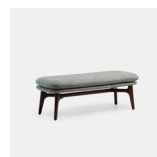

American Black Walnut, American White Oak, European Ash

PACKING DIMENSIONS

N/A

CATEGORY

Desk INDOOR

## Related Products

Solo Chair

Solo Daybed

Solo Vitrine

Solo Table