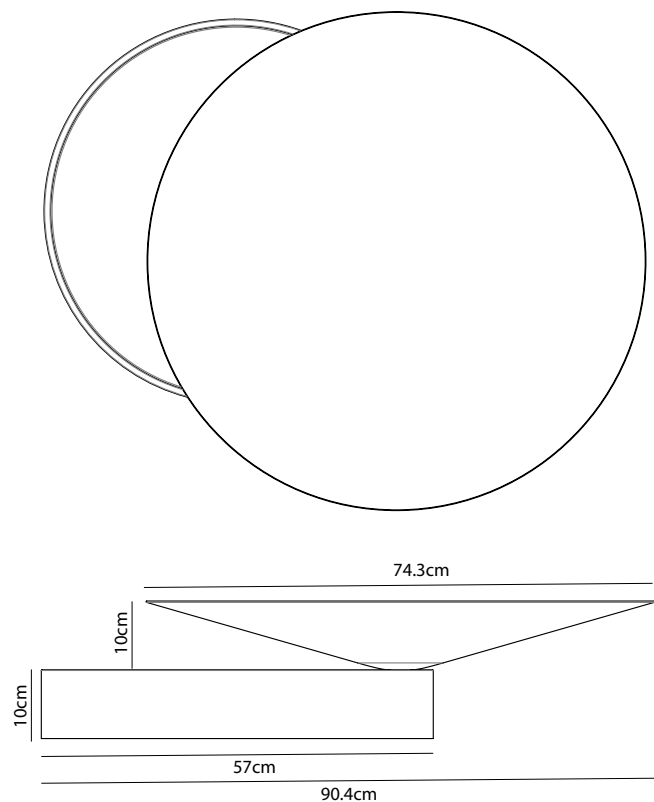

Laurel Coffee Table

PRODUCT NAME

Laurel Coffee Table

DIMENSIONS

H: 20cm, L: 90.5cm, D: 74cm

GENERAL LEAD TIME

8 to 10 weeks

BRAND

Black, White, Bone, Ochre, Bordeaux, Forest, Fjord, Bay, Lagoon, Cove

PACKING DIMENSIONS

N/A

CATEGORY

Coffee Table INDOOR

FINISHES (BASE)

Related Products

Laurel Side Table