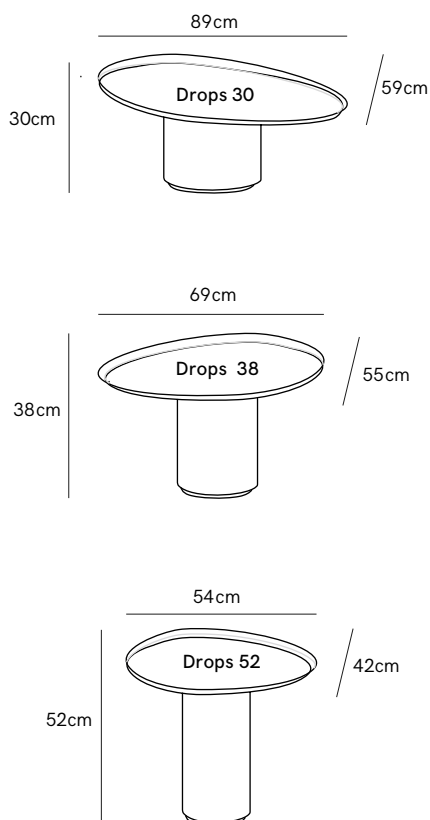

Coffee Table INDOOR

DIMENSIONS

Drops 30 - H: 30cm, W: 89cm, D: 59cm

Drops 38 - H: 38cm, W: 69cm, D: 55cm

Drops 52 - H: 52cm, W: 42cm, D: 52cm

MATERIAL

Brushed Copper, Stainless Steel, Finishes obtained through the combined action of Fire, Oxidation and Pigments

FINISHES

GENERAL LEAD TIME

10 to 12 weeks

CUSTOMISABLE

No

PACKING DIMENSIONS

Drops 30 - 75 x 110 x 60cm (30kg)

Drops 38 - 84 x 70 x 63cm (28kg)

Drops 52 - 60 x 70 x 75cm (22kg)

Related Products

Baia Dining Table

NEED MORE HELP?

If you require a quotation or more information about this product or brand, please get in touch with our team:

GENERAL ENQUIRIES
info@monologuelondon.com