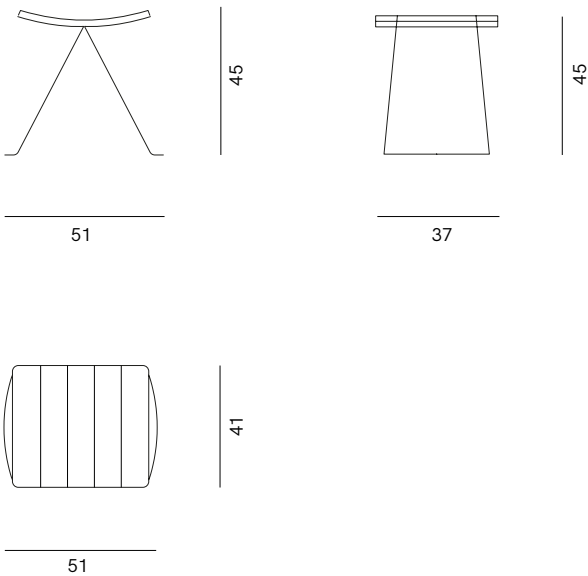

VOLUME

0,1 m3

CATEGORY

Stool INDOOR/OUTDOOR

WEIGHT

4.5kg

ADDITIONAL INFO Fabric Options & Categories

CATEGORY 1 Dune T401	Agave T402	Cielo T403	Sandolo	
CATEGORY 2 Neve T405	Muschio T406	Bisanzio T407	Corteccia T408	Sambucco T409

Related Products

Type Daybed	Type Side Table	Type Coffee Table	Type Gazebo