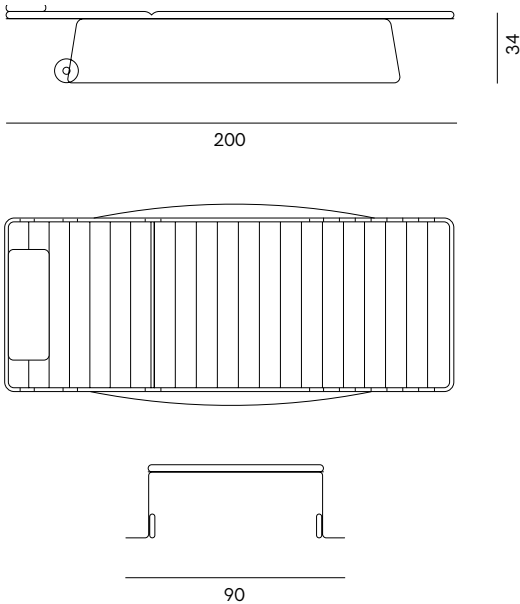

Type

PRODUCT NAME

Type

DIMENSIONS

H: 34cm, L: 200cm, D: 90cm

GENERAL LEAD TIME

8 to 10 weeks

BRAND

VOLUME

0,7 m3

CATEGORY

Daybed INDOOR/OUTDOOR

WEIGHT

30kg

ADDITIONAL INFO Fabric Options & Categories

CATEGORY 1 Dune T401	Agave T402	Cielo T403	Sandolo	
CATEGORY 2 Neve T405	Muschio T406	Bisanzio T407	Corteccia T408	Sambucco T409