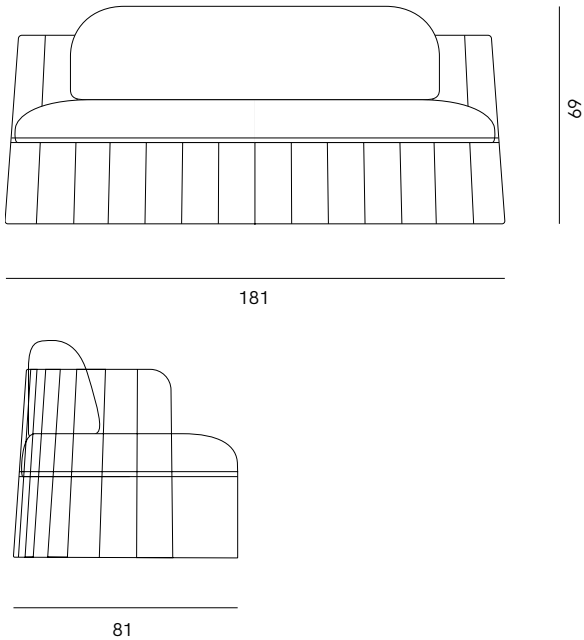

Dolmen

PRODUCT NAME

Dolmen

DIMENSIONS

H: 69cm, L: 181cm, D: 81cm

GENERAL LEAD TIME

8 to 10 weeks

BRAND

VOLUME

1,1 m3

CATEGORY

Sofa INDOOR/OUTDOOR

WEIGHT

20kg

ADDITIONAL INFO Fabric Options & Categories

				
CATEGORY 1 Dune T401	Agave T402	Cielo T403	Sandolo	
				
CATEGORY 2 Neve T405	Muschio T406	Bisanzio T407	Corteccia T408	Sambucco T409