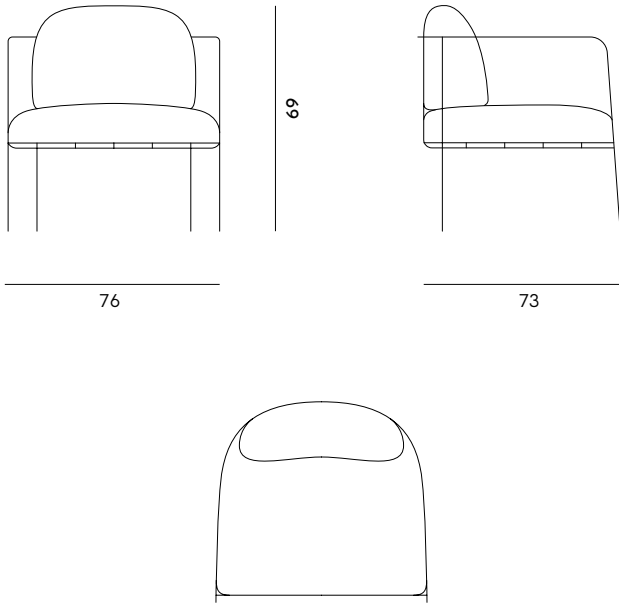

VOLUME

0,5 m3

WEIGHT

12kg

CATEGORY

Lounge Chair INDOOR/OUTDOOR

ADDITIONAL INFO Fabric Options & Categories

CATEGORY 1 Dune T401	Agave T402	Cielo T403	Sandolo	
CATEGORY 2 Neve T405	Muschio T406	Bisanzio T407	Corteccia T408	Sambucco T409