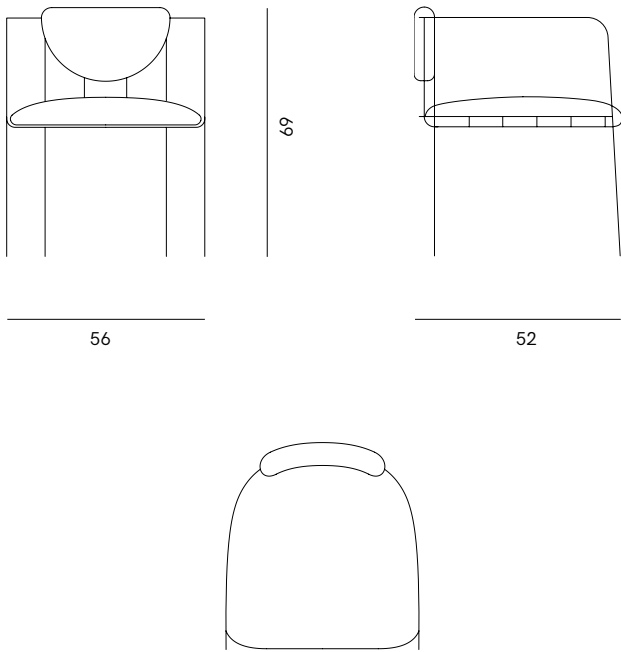

VOLUME

0,45 m3

WEIGHT

7.5kg

CATEGORY

Armchair INDOOR/OUTDOOR

ADDITIONAL INFO Fabric Options & Categories

CATEGORY 1 Dune T401	Agave T402	Cielo T403	Sandolo	
CATEGORY 2 Neve T405	Muschio T406	Bisanzio T407	Corteccia T408	Sambucco T409