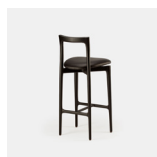

Related Products

Grey Bar Chair

NEED MORE HELP?

If you require a quotation or more information about this product or brand, please get in touch with our team:

GENERAL ENQUIRIES
info@monologuelondon.com

CONTRACT ENQUIRIES
contracts@monologuelondon.com

ONLINE STORE
www.monologuelondon.com

©
@monologuelondon