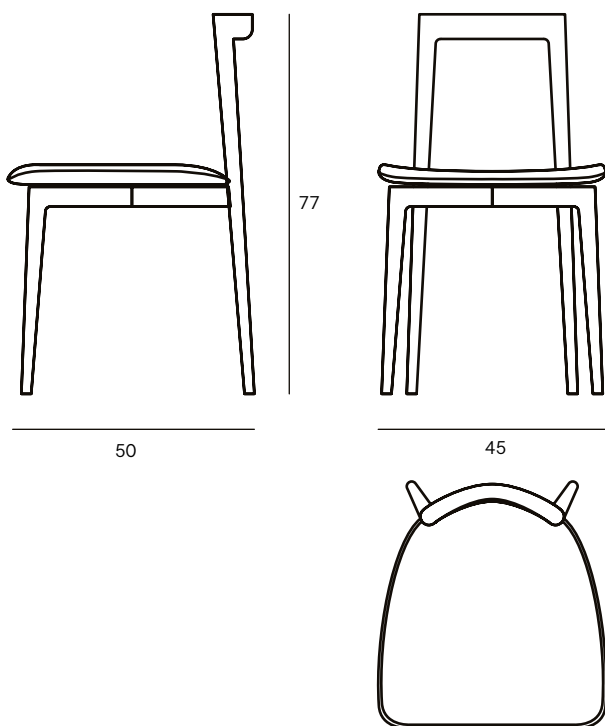

Grey

PRODUCT NAME

Grey

DIMENSIONS

H: 77cm, L: 45cm, D: 50cm

GENERAL LEAD TIME

10 to 12 weeks

BRAND

N/A

CATEGORY

Chair INDOOR

FINISHES

ADDITIONAL INFO Fabric Options & Categories

Fabric usage 1 meter / Leather usage 1.5 sqm
Based on plain fabric, standard width 1,40 mt

COM options must be approved by Collector to ensure suitability for upholstery.