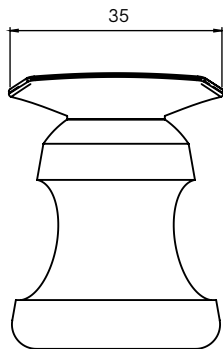

ROI

PRODUCT NAME

ROI

DIMENSIONS

H: 45cm, L: 49cm, D: 35cm

GENERAL LEAD TIME

8 to 10 weeks

BRAND

Collection Particulière

MATERIAL

Solid Wood, Marble, Stone, Ceramic, Leather

CUSTOMISABLE

No

DESIGNER

Christophe Delcourt

FINISHES

Solid Wood
Brushed Oak
Brushed Spruce

Ceramic Base
Leather Seat
Black, White,
Dark Grey, Light Grey,
Blue/Green

Solid Walnut
Brown Leather
Seat

PACKING DIMENSIONS

N/A

CATEGORY

Low Stool INDOOR

CERTIFICATIONS

Made in France

Related Products