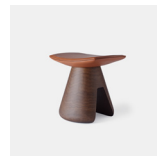

Related Products

FOU Stool