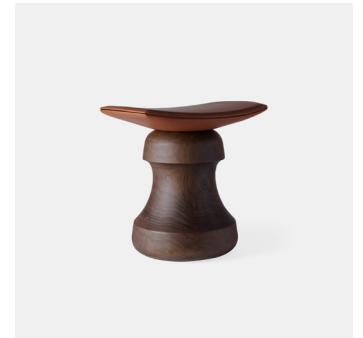

ROI

PRODUCT NAME

ROI

DIMENSIONS

H: 45cm, L: 49cm, D: 35cm

GENERAL LEAD TIME

8 to 10 weeks

BRAND

Collection Particulière

MATERIAL

Solid Wood, Marble, Stone, Ceramic, Leather

CUSTOMISABLE

No

DESIGNER

Christophe Delcourt

FINISHES

Solid Wood
Brushed Oak
Brushed Spruce

Ceramic Base
Leather Seat
Black, White,
Dark Grey, Light Grey,
Blue/Green

Solid Walnut
Brown Leather
Seat

PACKING DIMENSIONS

N/A

CATEGORY

Low Stool INDOOR

CERTIFICATIONS

Made in France

Related Products