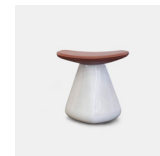

ROI

PRODUCT NAME

ROI

DIMENSIONS

H: 45cm, L: 49cm, D: 35cm

GENERAL LEAD TIME

8 to 10 weeks

BRAND

Collection Particulière

MATERIAL

Solid Wood, Marble, Stone, Ceramic, Leather

CUSTOMISABLE

No

DESIGNER

Christophe Delcourt

FINISHES

Solid Wood
Brushed Oak
Brushed Spruce

Ceramic Base
Leather Seat
Black, White,
Dark Grey, Light Grey,
Blue/Green

Solid Walnut
Brown Leather
Seat

PACKING DIMENSIONS

N/A

CATEGORY

Low Stool INDOOR

CERTIFICATIONS

Made in France

Related Products

DAM Stool