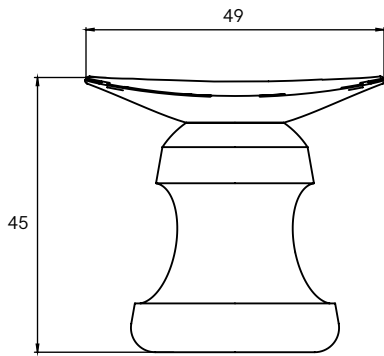

ROI

PRODUCT NAME

ROI

DIMENSIONS

H: 45cm, L: 49cm, D: 35cm

GENERAL LEAD TIME

8 to 10 weeks

BRAND

Collection Particulière

MATERIAL

Solid Wood, Marble, Stone, Ceramic, Leather

CUSTOMISABLE

No

DESIGNER

Christophe Delcourt

FINISHES

Solid Wood
Brushed Oak
Brushed Spruce

Ceramic Base
Leather Seat
Black, White,
Dark Grey, Light Grey,
Blue/Green

Solid Walnut
Brown Leather
Seat

PACKING DIMENSIONS

N/A

CATEGORY

Low Stool INDOOR

CERTIFICATIONS

Made in France

Related Products