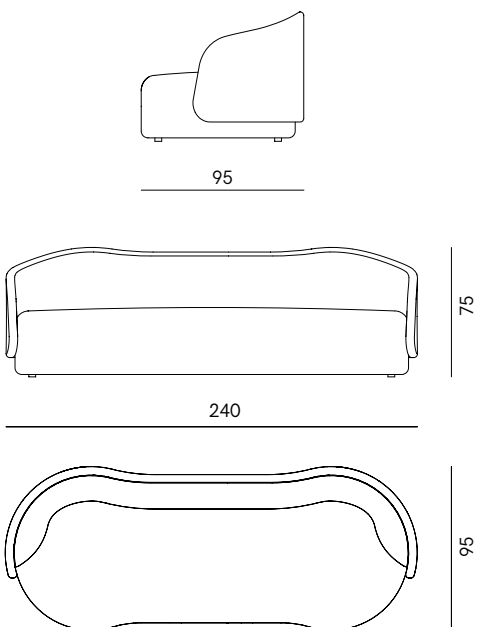

PIA 240

PRODUCT NAME

PIA 240

DIMENSIONS

H: 75cm, L: 240cm, D: 95cm, SH: 38cm, SD: 66/73cm

GENERAL LEAD TIME

8 to 10 weeks

BRAND

Collection Particulière

MATERIAL

Choice of Fabrics (Delcourt Textiles), 4 Cushions

CUSTOMISABLE

Yes

DESIGNER

Christophe Delcourt

PACKING DIMENSIONS

N/A

CATEGORY

Sofa INDOOR

CERTIFICATIONS

Made in France

ADDITIONAL INFO **Fabric Options & Categories**

Recommended Delcourt Collection Textiles:

- GALENA
- ELGIN
- YADEN

Fabric usage 11.4ml

COM options must be approved by Collection Particuliere to ensure suitability for upholstery.

Related Products