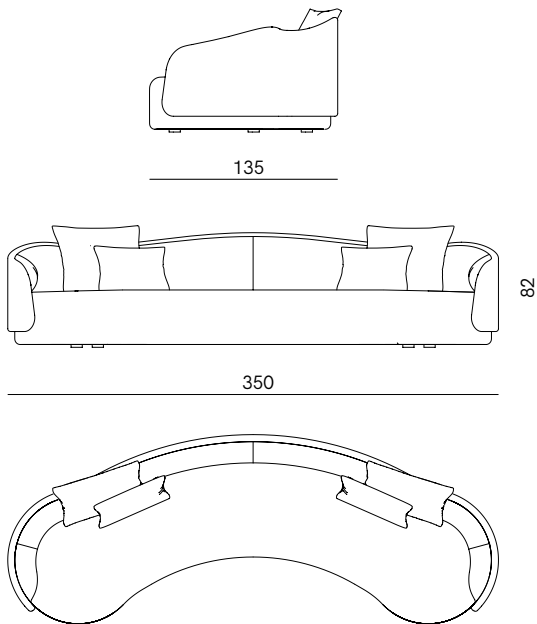

PIA 350

PRODUCT NAME

PIA 350

DIMENSIONS

H: 82cm, L: 350cm, D: 135cm, SH: 40cm, SD: 66/73cm

GENERAL LEAD TIME

8 to 10 weeks

BRAND

Collection Particulière

MATERIAL

Choice of Fabrics (Delcourt Textiles), 4 Cushions

CUSTOMISABLE

Yes

DESIGNER

Christophe Delcourt

PACKING DIMENSIONS

N/A

CATEGORY

Sofa INDOOR

CERTIFICATIONS

Made in France

ADDITIONAL INFO **Fabric Options & Categories**

Recommended Delcourt Collection Textiles:
- BARTON

Fabric usage 21ml

COM options must be approved by Collection Particuliere to ensure suitability for upholstery.

Related Products